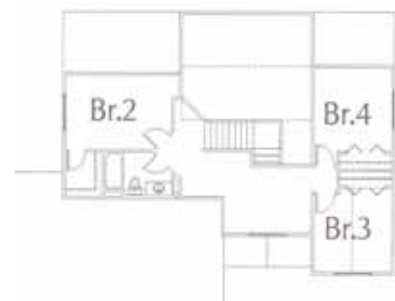

Gratias *Living*

Building **AWARD-WINNING HOMES** throughout the metro neighborhoods.

ROCKPORT - R9

DAYLIGHT - R	47'- 4" X 54'-4"
LOWER LEVEL	987 SQ.FT.
MAIN	1504 SQ.FT.
UPPER	788 SQ.FT.
TOTAL	3279 SQ.FT
5 BEDROOMS 3.5 BATHROOMS 3 CAR GARAGE	

Gratias *Living*

Building **AWARD-WINNING HOMES** throughout the metro neighborhoods.

ROCKPORT - R11

WALKOUT - L	47'- 4" X 56'-4"
LOWER LEVEL	1005 SQ.FT.
MAIN	1421 SQ.FT.
UPPER	900 SQ.FT.
TOTAL	3326 SQ.FT.
5 BEDROOMS 3.5 BATHROOMS 3 CAR GARAGE	

Gratias *Living*

Building **AWARD-WINNING HOMES** throughout the metro neighborhoods.

ROCKPORT - R13

WALKOUT - L	47'- 4" X 54'-4"
LOWER LEVEL	773 SQ.FT.
MAIN	1348 SQ.FT.
UPPER	841 SQ.FT.
TOTAL	2962 SQ.FT.
5 BEDROOMS 3.5 BATHROOMS 3 CAR GARAGE	