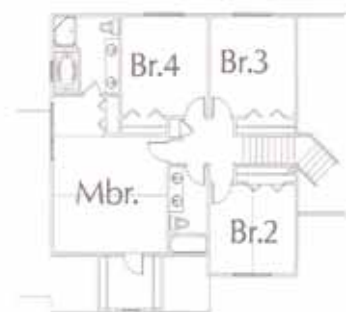

## DALLAS - R2

WALKOUT -L	40'-0" X 59'-0"
LOWER LEVEL	780 SQ.FT.
MAIN	1163 SQ.FT.
UPPER	1161 SQ.FT.
TOTAL	3104 SQ.FT.
5 BEDROOMS   3.5 BATHROOMS   3 CAR GARAGE	

## DALLAS - R4

WALKOUT - R	57'- 4" X 61'-4"
LOWER LEVEL	780 SQ.FT.
MAIN	1163 SQ.FT.
UPPER	1161 SQ.FT.
TOTAL	3104 SQ.FT.
5 BEDROOMS   3.5 BATHROOMS   3 CAR GARAGE	

## DALLAS - R5

WALKOUT - R	40'-0" X 59'-0"
LOWER LEVEL	780 SQ.FT.
MAIN	1163 SQ.FT.
UPPER	1161 SQ.FT.
TOTAL	3104 SQ.FT.
5 BEDROOMS   3.5 BATHROOMS   3 CAR GARAGE	